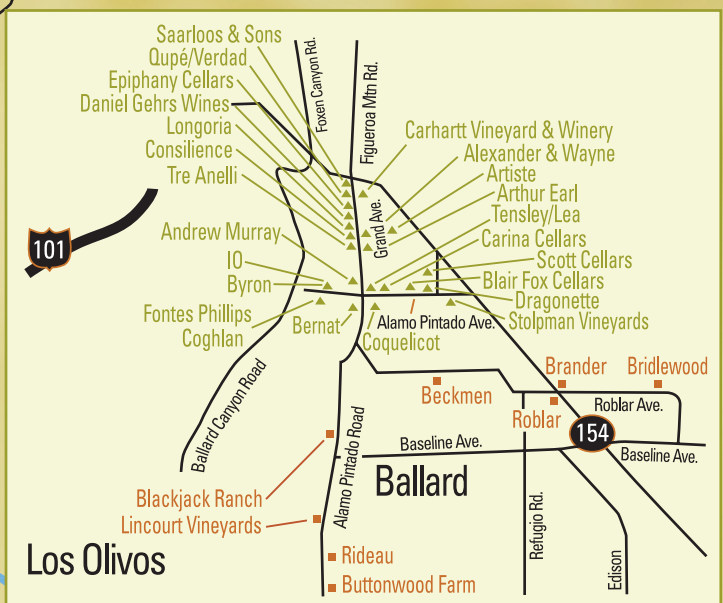

# Santa Barbara County Wineries

■ = Vineyard Tasting Room

▲ = Town/Village Tasting Room

{Approx. 5 Miles}

Pacific Ocean